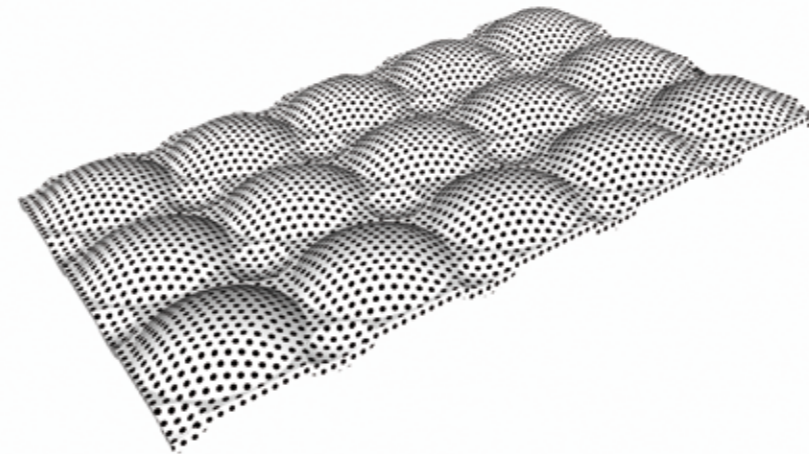

Spectacle and comfort have never been as closest as now. The internal comfort, the daily aesthetic, noble materials and nigh spectacle has been perfectly matched with this system.

MASCARET

Système ajouré aux formes rythmées, Mascaret filtre la lumière du jour. Ses perforations réalisées sur mesure créent une dynamique visuelle et une transparence qui illuminent ou tamisent l'espace selon l'heure, le temps et les saisons. Sa finition perforée permet une utilisation en brise-soleil vertical ou horizontal.

Mascaret is a wavy openwork system that filters daylight. Its customised perforations create a dynamic appearance and a transparency to illuminate or filter the space depending on the time, weather, and season. Its perforated finish can be used as a vertical or horizontal sun shade.